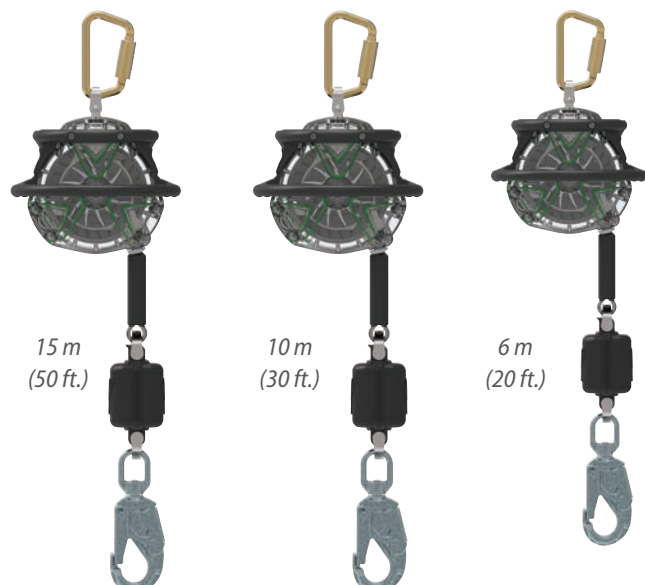

6 m
(20 ft.)

V-EDGE® Leading-Edge SRLs

Specifically engineered and tested for use at foot-level tie off, the V-EDGE SRL meets EN 360: 2002 & VG11 sheet 60 Leading-Edge requirements.

Simplify Selection

Use in a variety of applications, from overhead to horizontal tie off points, and where exposed edges are a concern.

Get to Work Faster

Clear outer casing allows for quick visual inspection of internal components

Lower Cost of Ownership

Integrated roll cage protects housing when used in foot-level tie off. Retraction dampening feature controls the life line speed—preventing unwanted damage and maximizing product life.

Reduce Downtime

Internal components like the cable and energy absorber can be replaced on site—reducing repair times.

V-TEC Standard SRLs

Part Number	Description
63206-00AEU	V-TEC Standard Cable SRL, 6 m (20 ft.), galvanized cable
63306-00AEU	V-TEC Standard Cable SRL, 6 m (20 ft.), stainless steel cable
63210-00AEU	V-TEC Standard Cable SRL, 10 m (30 ft.), galvanized cable
63310-00AEU	V-TEC Standard Cable SRL, 10 m (30 ft.), stainless steel cable
63215-00AEU	V-TEC Standard Cable SRL, 15 m (50 ft.), galvanized cable
63315-00AEU	V-TEC Standard Cable SRL, 15 m (50 ft.), stainless steel cable