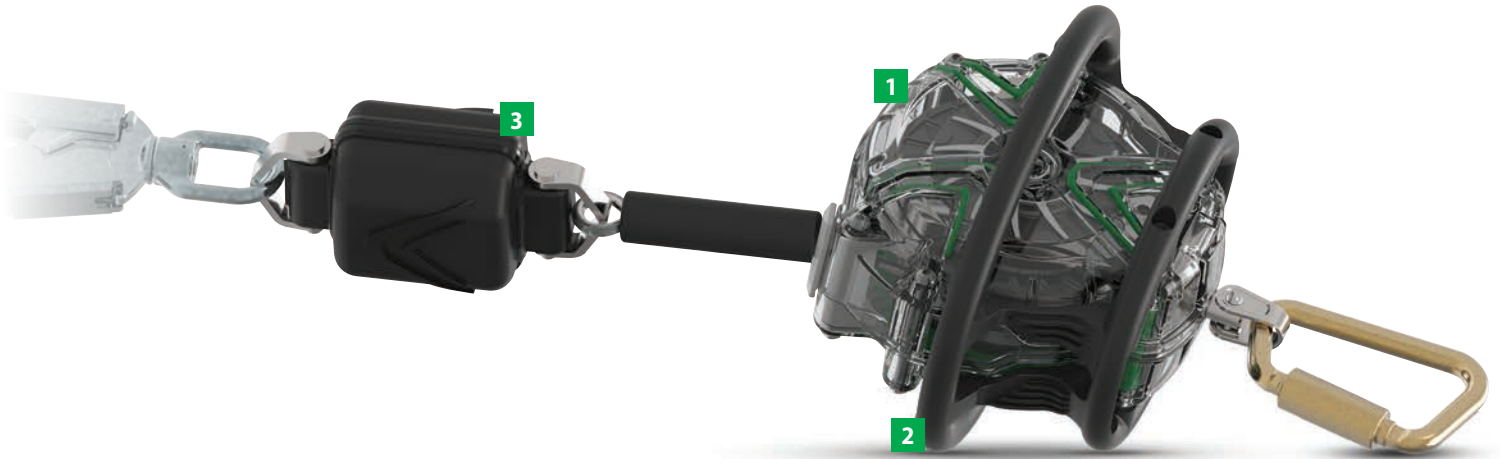

1 Easy Inspection

Clear outer housing.

2 Easy Transportation

Carry handle included.

3 Assured Safety

Spiral radial energy-absorbing technology requires zero calibration or adjustment.

4 Downtime Minimized

Completely field-serviceable, the cable, energy-absorber, and retraction dampener can all be replaced on site.

5 Versatile

Galvanized or stainless steel cable.

6 Durable

Retraction dampening features control the cable speed to 3 m/s (<10 ft./s).

7 Built to Last

Stainless steel/engineered plastics.

15 m
(50 ft.)

10 m
(30 ft.)

6 m
(20 ft.)

V-EDGE® Leading-Edge SRLs

Specifically engineered and tested for use at foot-level tie off, the V-EDGE SRL meets EN 360: 2002 & VG11 sheet 60 Leading-Edge requirements.

Simplify Selection

Use in a variety of applications, from overhead to horizontal tie off points, and where exposed edges are a concern.

Get to Work Faster

Clear outer casing allows for quick visual inspection of internal components

Lower Cost of Ownership

Integrated roll cage protects housing when used in foot-level tie off. Retraction dampening feature controls the life line speed—preventing unwanted damage and maximizing product life.