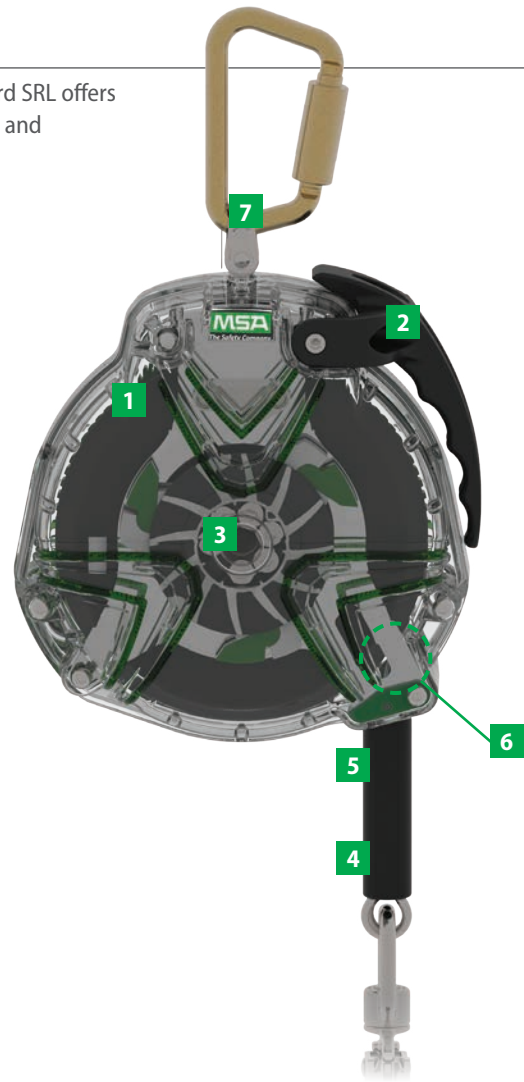

1 Easy Inspection

Clear outer housing.

2 Easy Transportation

Carry handle included.

3 Assured Safety

Spiral radial energy-absorbing technology requires zero calibration or adjustment.

4 Downtime Minimized

Completely field-serviceable, the cable, energy-absorber, and retraction dampener can all be replaced on site.

5 Versatile

Galvanized or stainless steel cable.

6 Durable

Retraction dampening features control the cable speed to 3 m/s (<10 ft./s).

7 Built to Last

Stainless steel/engineered plastics.

15 m
(50 ft.)

10 m
(30 ft.)

6 m
(20 ft.)

V-EDGE® Leading-Edge SRLs

Specifically engineered and tested for use at foot-level tie off, the V-EDGE SRL meets EN 360: 2002 & VG11 sheet 60 Leading-Edge requirements.

Simplify Selection

Use in a variety of applications, from overhead to horizontal tie off points, and where exposed edges are a concern.

Get to Work Faster

Clear outer casing allows for quick visual inspection of internal components

Lower Cost of Ownership

Integrated roll cage protects housing when used in foot-level tie off. Retraction dampening feature controls the life line speed—preventing unwanted damage and maximizing product life.