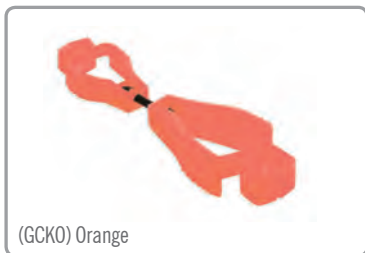

Get a Grip!

The ProChoice Glove Clip Keeper is designed to keep your gloves on hand at all times

**High
Clamp
Force**

Double swivle cord for greater movement and flexibility

High clamp force jaw for better grip

Featured Model:
Glove Clip Keeper
(GCKY) Yellow

(GCKO) Orange

(GCKP) Pink

WHY WOULD YOU WANT YOUR WORKFORCE IN ANYTHING ELSE?

100% AUSTRALIAN OWNED

SAFE AS.

Scan your SmartPhone here to see the entire ProChoice range