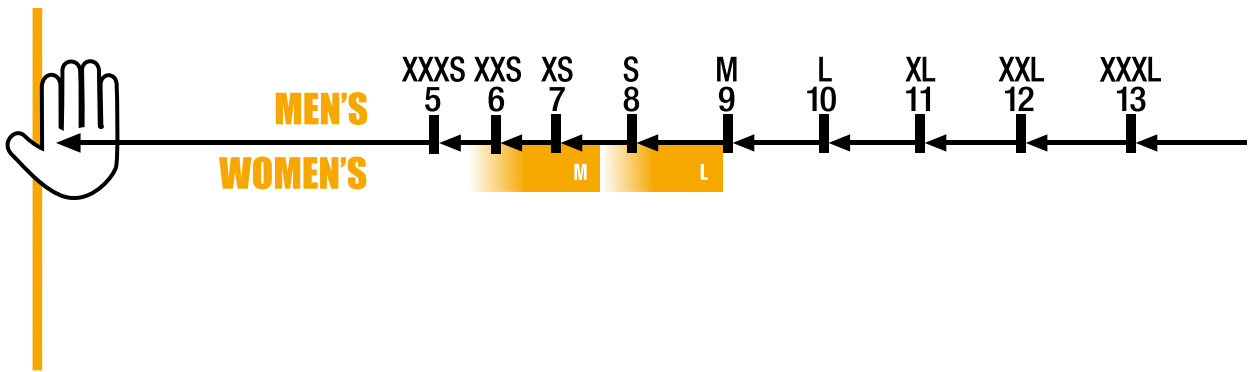

GLOVE SIZING CHART

Simply print this page containing the sizing scale at 100%.

Make sure the printer settings are not set to "fit to page".

Place your index finger next to the yellow line or at end of marking ruler as shown below to get your glove size.

GLOVE SIZES

Hand Size	Hand Circumference Length (mm)	Minimum Glove Length (mm)	Glove Size	Imperial Glove Size
6	152/160	220	6	XS
7	178/171	230	7	S
8	203/182	240	8	M
9	229/192	250	9	L
10	254/204	260	10	XL
11	279/215	270	11	XXL