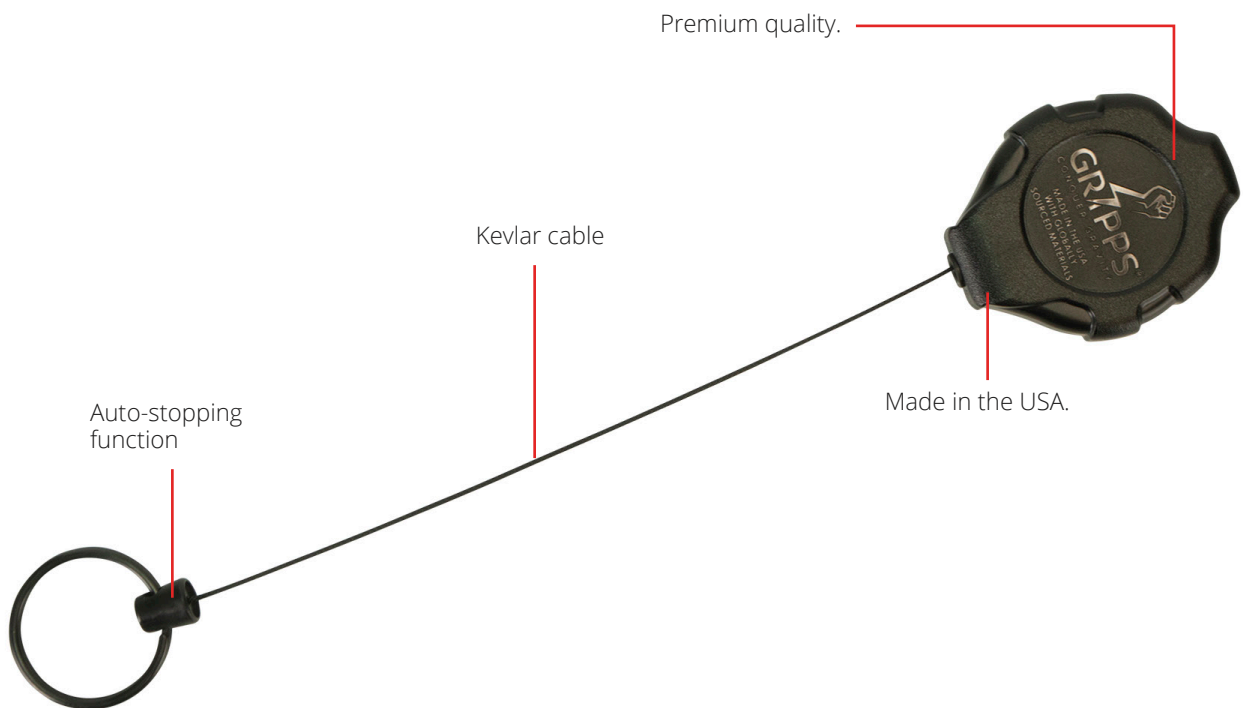

# KEVLAR CABLE RETRACTING UNIT WITH AUTO STOP

CODE : H01125

GRIPPSGLOBAL.COM

@GRIPPSGLOBAL

## SPECIFICATIONS

CODE	MAX LENGTH	MAX LOAD
H01125	1.2M / 47"	0.7KG / 1.5LBS