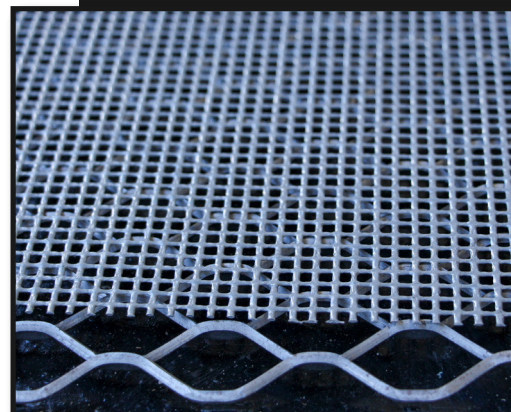

## H01316 GRIPPGRID 430GSM -FR GRID MESH MATTING

***GRIPPS® Grippgrid, is a heavy-duty reusable matting designed to eliminate dropped object hazards by effectively encapsulating grid mesh platforms.***

Suitable for all height works conducted on grip mesh platforms, GRIPPGrid provides a cost-effective drop matting that can be reused multiple times.

- Reusable job-to-job
- Fire Resistant AS 1530.3

THE LEADER IN FALLING OBJECT PREVENTION