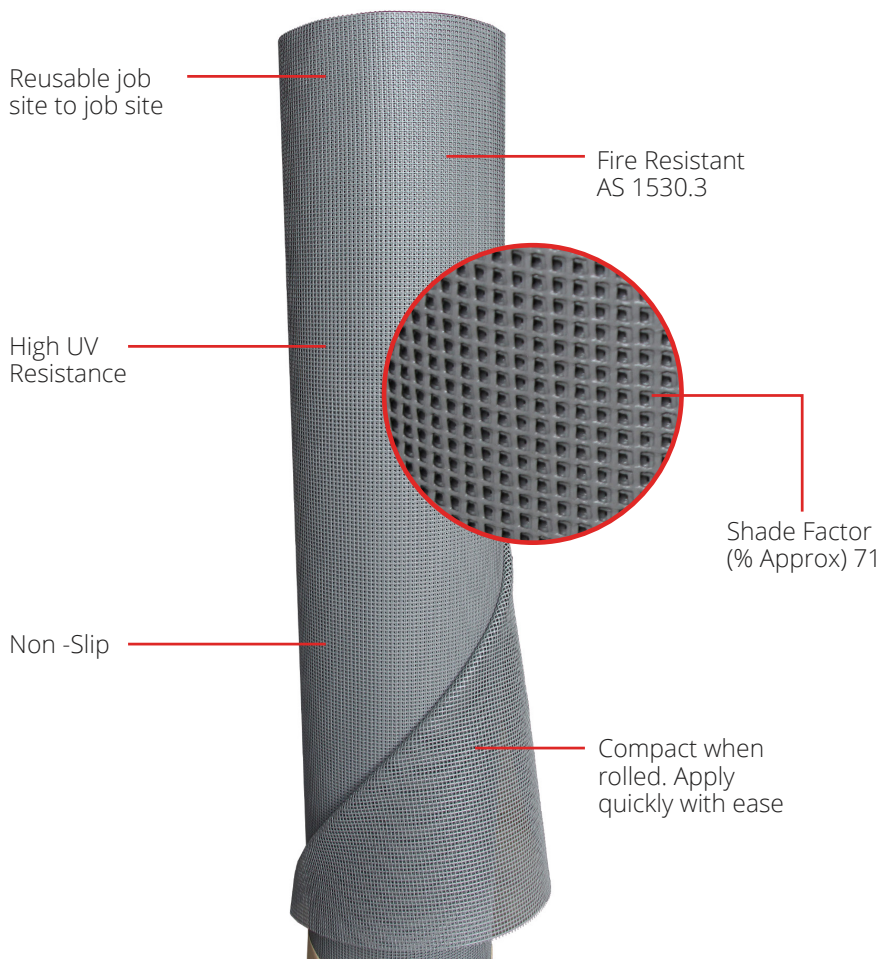

KEY FEATURES