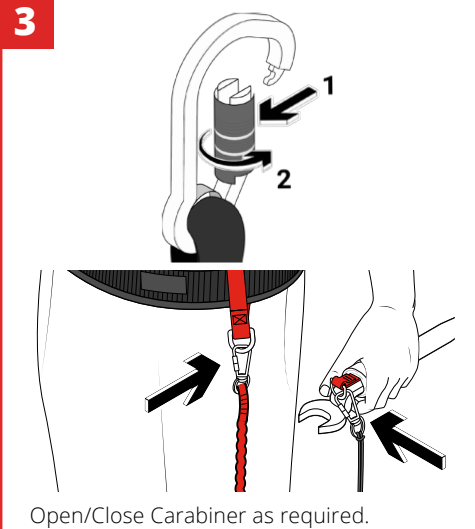

HOW TO USE

*DO NOT CONNECT A BUNGEE TETHER TO YOUR WRIST