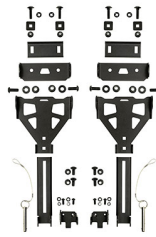

XBEDMT2
Cargo Case Cross-Bed Mount