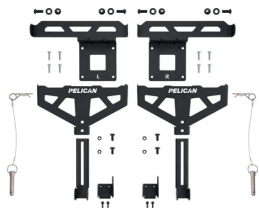

XBEDMT001C
Cross-Bed Mount (Ford BoxLink)